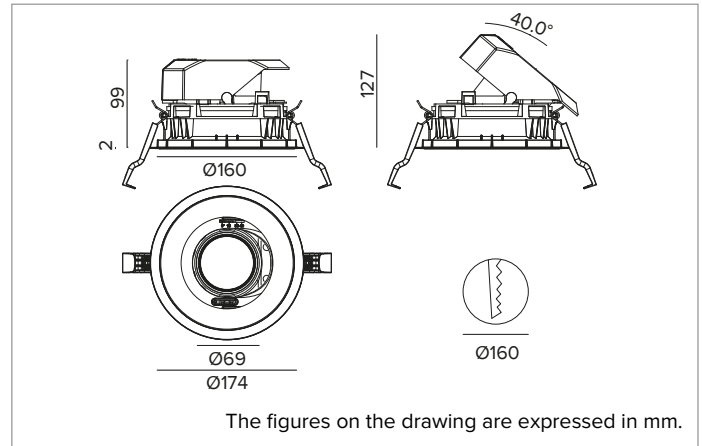

1T8653EL | CCTEVO ARCHITECTURAL 160

Adjustable recessed LED projector in a trim version

		3500K	H(m)	D(m)	Emax(lx)
		Ra90		55°	
		Fixture Power	34W	1	1.04 4138
		Source Flux	4347lm	2	2.08 1035
		Fixture Flux	3278lm	3	3.13 460
		Efficacy	96lm/W	4	4.17 259
TS1279	I _{max} =975cd/klm	I _{max}	4237cd	5	5.21 166

Optic: REFLECTOR

Beam angles: WFL

Optical efficiency: 75%

Fixture flux: 3278lm

Luminous efficacy: 96lm/W

Photobiological safety: Compliant with RG1 low risk group

MECHANICAL CHARACTERISTICS

Die-cast black painted anodised aluminium body and dissipator. Black colour cover. The optical unit can be adjusted up to 40° on the vertical plane with a mechanical beam locking system and a graduated scale, and 358° on the horizontal plane. Trim version with an integrated black ring.