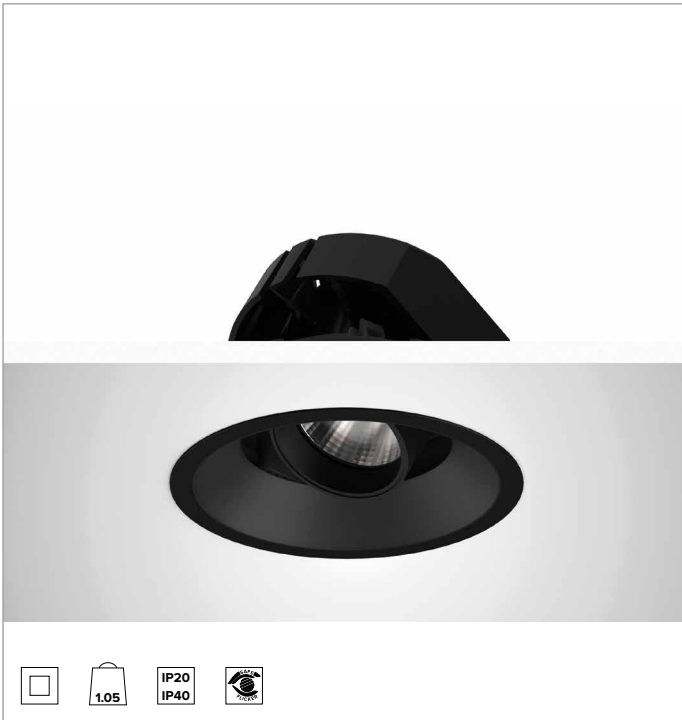

1T8653EL | CCTEVO ARCHITECTURAL 160

Adjustable recessed LED projector in a trim version

		3500K	H(m)	D(m)	Emax(lx)
		Ra90		55°	
		Fixture Power	34W	1	1.04 4138
		Source Flux	4347lm	2	2.08 1035
		Fixture Flux	3278lm	3	3.13 460
		Efficacy	96lm/W	4	4.17 259
TS1279	I _{max} =975cd/klm	I _{max}	4237cd	5	5.21 166

CCT nominal: 3500K

Lifetime (L80/B10): >50000h tq +25°C

ILLUMINOTECHNICAL CHARACTERISTICS

WFL - precision optics with a black silicone cut off ring. Version with a convex faceted highly reflective anodised aluminium reflector and a holographic diffusion filter. UGR<22 (EN 12464-1).

Optic: REFLECTOR

Beam angles: WFL

Optical efficiency: 75%

Fixture flux: 3278lm

Luminous efficacy: 96lm/W

Photobiological safety: Compliant with RG1 low risk group

MECHANICAL CHARACTERISTICS

Die-cast black painted anodised aluminium body and dissipator. Black colour cover. The optical unit can be adjusted up to 40° on the vertical plane with a mechanical beam locking system and a graduated scale, and 358° on the horizontal plane. Trim version with an integrated black ring.

Colour and finish: Deep black

Weight: 1.05Kg

Version: TRIM

Degree of protection: IP20 for recessed part

Degree of protection: IP40 for exposed part

ELECTRICAL CHARACTERISTICS

Integrated electronic ON-OFF driver.